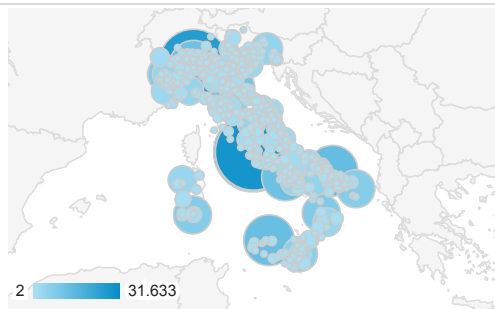

Visits

● Sessioni

Durata della visita

● Durata sessione media

Accessi

Visits and Avg. Visit Duration by City

Città	Sessioni	Durata sessione media
Rome	89.686	00:04:00
Milan	36.492	00:02:14
Bari	12.877	00:02:25
Palermo	12.428	00:02:25
Naples	12.005	00:02:20
(not set)	11.430	00:02:17
Turin	11.149	00:02:35
Bologna	10.319	00:02:40
Catania	8.430	00:02:18
Cosenza	7.683	00:02:43