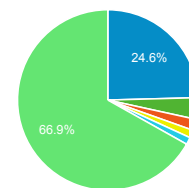

% New Visits by Destination Page

■ Rete Rurale - Home page
■ Rete Ri
■ Rete Rurale - Forum: Sportello Giuridic
■ Rete Rurale - Nuova imprenditoria per
■ Rete Rurale - Quarta edizione concors
■ Altro